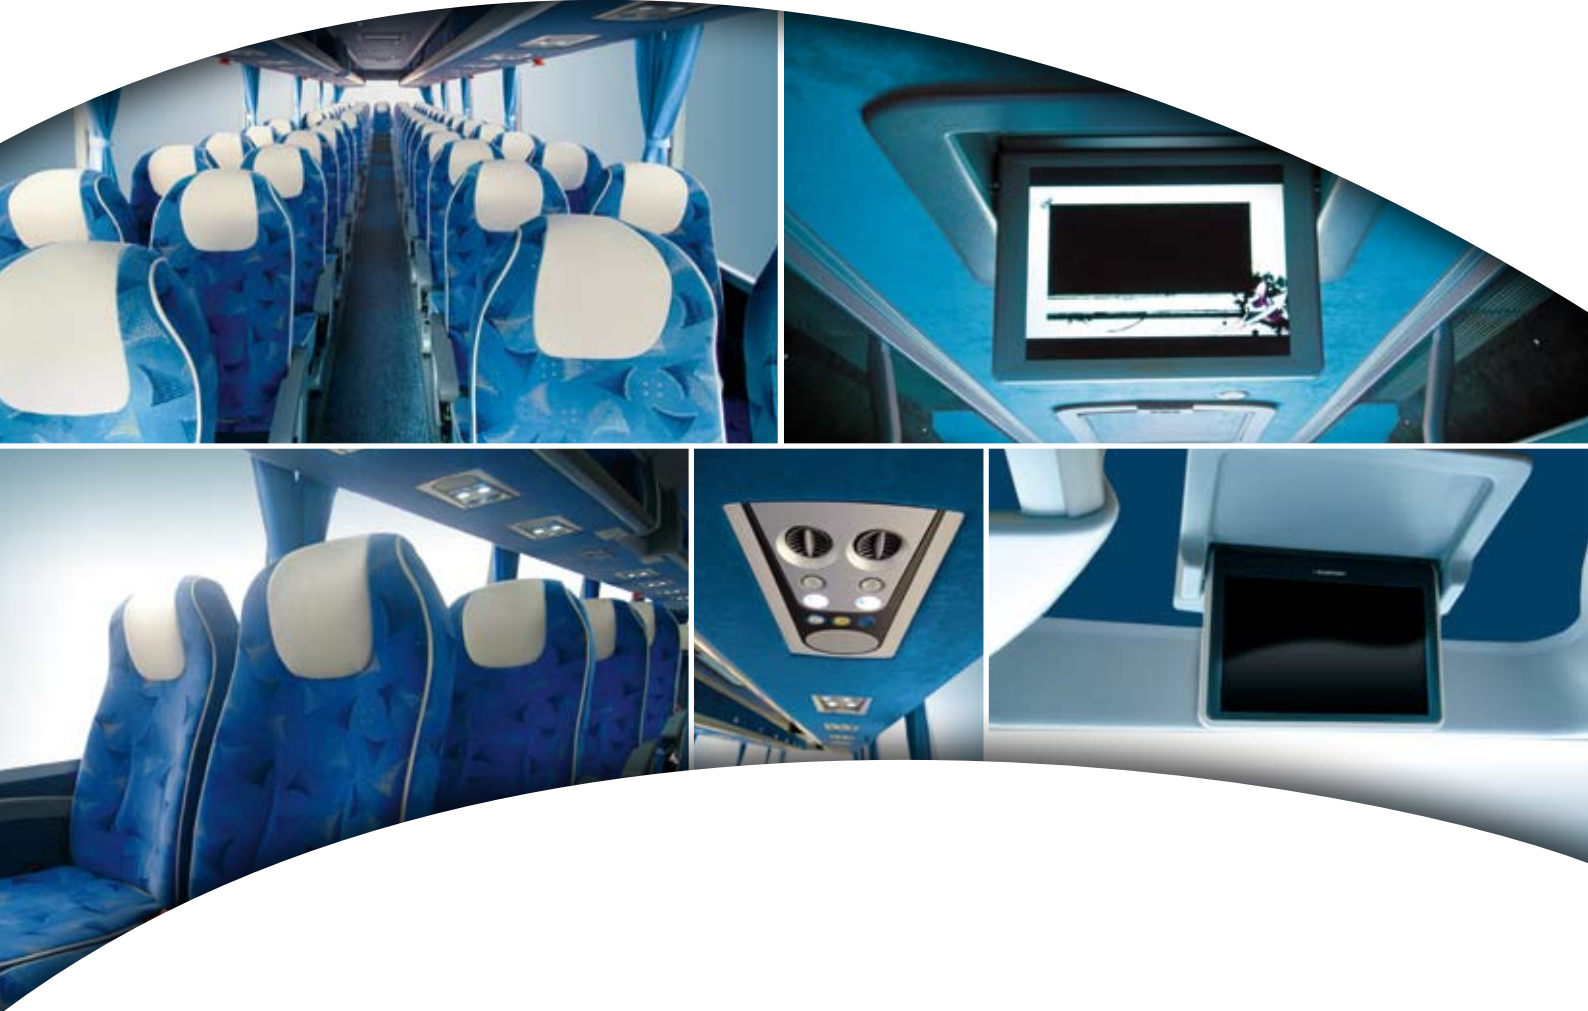

T9 Alizee Scania

VANHOOL

T9

Alizee Scania

T9 Alizee Scania

	T9 Alizee Scania
Dimensions	
wheelbase	5 955 mm
front overhang	2 795 mm
rear overhang	3 400 mm
overall length	12 150 mm
width	2 550 mm
height	3 600 mm
max. seats	49 + 1 + 1
luggage compartment	9,80 m ³
Scania modules	
chassis	KEB 4 x 2
engine	DC1210 B02
swept volume	11 700 cm ³
power ISO	250 kW (340 hp)
number of cylinders	6
gearbox	6HP604C N HT