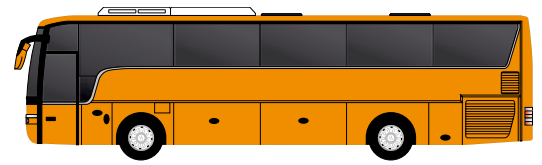

T9 Alizee Scania

VANHOOL

T9

Alizee Scania

T9 Alizee Scania

	T9 Alizee Scania
Dimensions	
wheelbase	5 955 mm
front overhang	2 795 mm
rear overhang	3 400 mm
overall length	12 150 mm
width	2 550 mm
height	3 600 mm
max. seats	49 + 1 + 1
luggage compartment	9,80 m ³
Scania modules	
chassis	KEB 4 x 2
engine	DC1210 B02
swept volume	11 700 cm ³
power ISO	250 kW (340 hp)
number of cylinders	6
gearbox	6HP604C N HT