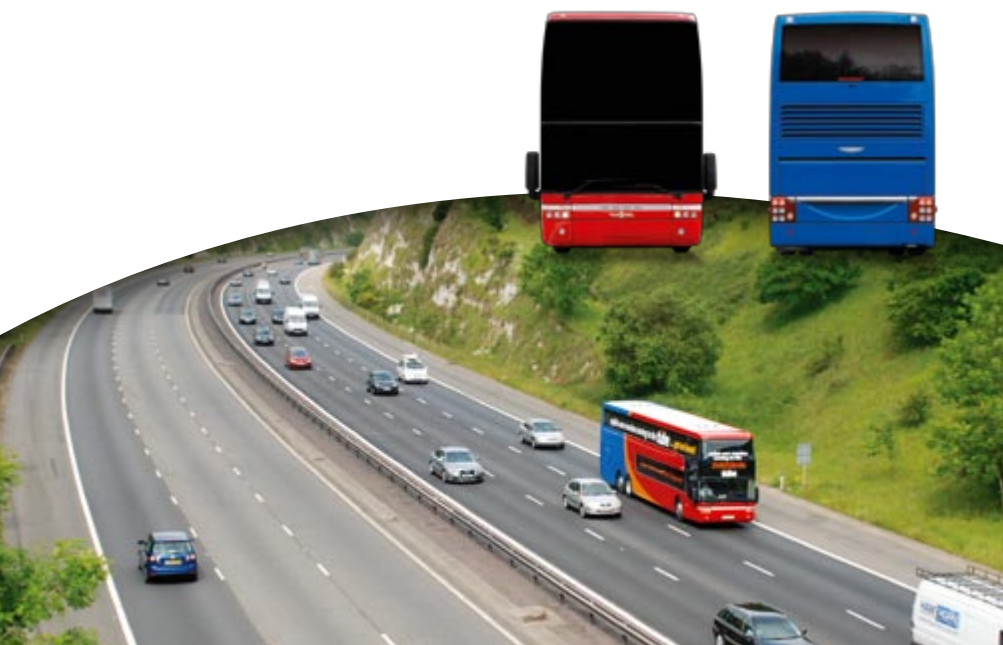

T9

Astromega rhd

VAN HOOOL

T9 Astromeга rhd

TD927 Astromeга rhd

Dimensions		T9 Astromeга rhd	
overall length			14 200 mm
width			2 550 mm
height			4 000 mm
max. seats : upper deck			up to max. 63 seats
lower deck		24 seats + driver / 20 seats +1 wheelchair + driver	
luggage compartment			max. 7 m ³
Driveline			
engine	MAN EEV		PACCAR EEV
type	D2676 LOH27		MX340 U2
swept volume	12 400 cm ³		12 902 cm ³
power ISO	353 kW (480 hp)		340 kW (462 hp)
gearbox	ZF AS-Tronic 12-AS2301		ZF AS-Tronic 12-AS2301
number of cylinders	6		6
chassis	Van Hool integral tri-axle with steered tag axle		Van Hool integral tri-axle with steered tag axle